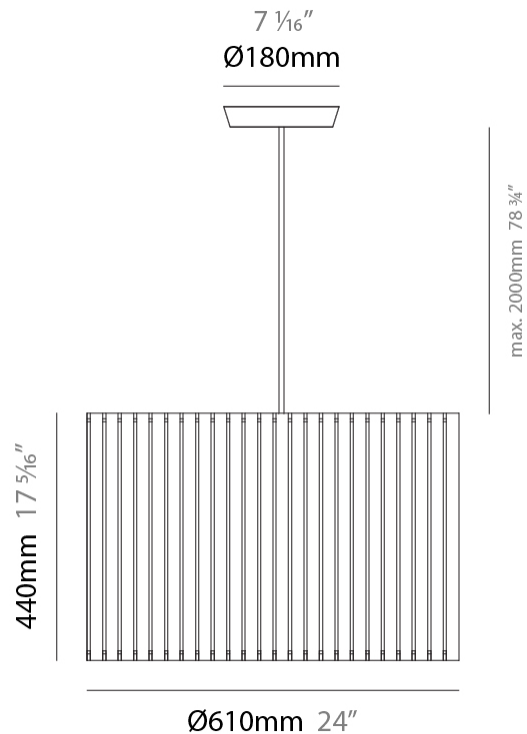

LUZ OCULTA WOOD SUSPENSION

D51037- _____

base number   Finish Options   Finish Options

1. To build a product code in our configurator select the specify button on the base model # product page
2. To build a manual product code on this datasheet choose from the options listed below in blue font and add the suffix to the base model #

GENERAL

Series: Luz Oculta
Subseries: Luz Oculta Wood
Partner: Fambuena
Division: Design
Installation: Suspension
Product Type: Pendant
Mounting Location: Ceiling
Light Distribution: Direct / Indirect

PHYSICAL

Shape: Rectangle
Diameter (mm): 610
Diameter (in): 24
Height (mm): 440
Height (in): 17 ⁵/₁₆
Fixture Finish: DOW / NAT
Holder Finish: BRA / BRZ
Fixture Material: Metal / Wood
Primary Material: Wood
Cable Details: Cable length 2000mm / 79"

ELECTRICAL

Number of Lamps: 1
Lamp Type: LED Retrofit
Lamp Shape: A19
Bulb Included: Bulb Not Included
Max. Wattage Per Lamp (W): 12
Lamp Base: E26
Input Voltage (V): 120
Upon Request: 277Vac / GU24

LED

OPTICAL

RATINGS AND CERTIFICATIONS

Certified By: Certified for North American Standards
IP rating: IP20